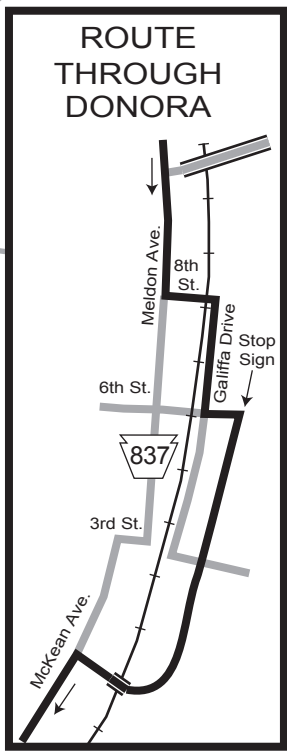

MON VALLEY CENTURY

ELIZABETH
START/FINISH

SNACK
Thomas Ballfield

See new Donora route at left

LUNCH
Gallatin/
Sunnyside Park

WATER STOP
50 Mile Turnaround
Crystal Pool

SNACK
Ten Mile Creek
County Park

rev. 2010
Bill Metzger